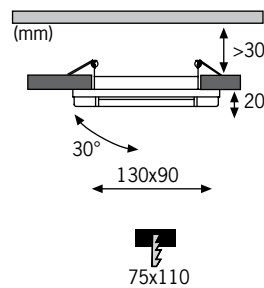

Premium Line Linear LED		925.14
1x6W 230V, 6VA, p=13W 30° 3000 K ∅90 ⇔130 ⇔20mm		
EAN 4000870 925140		99,98 €