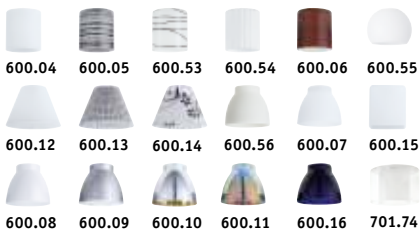

DecoSystems
Deco □□=9

DecoSystems

Chrom matt
Chrome mate
Chrome matt

DecoSystems 665.38

1x3W
230/12V
3000 K
∅100 ⇄65 ∓160mm

POWER
LED

EAN 4000870 665381

49,98 €

DecoSystems 665.39

2x3W
230/12V
3000 K
∅65 ⇄265 ∓100mm

POWER
LED

EAN 4000870 665398

99,98 €

DecoSystems 665.40

3x3W
230/12V
3000 K
∅65 ⇄465 ∓100mm

POWER
LED

EAN 4000870 665404

139,90 €

DecoSystems 665.41

4x3W
230/12V
3000 K
∅265 ⇄265 ∓100mm

POWER
LED

EAN 4000870 665411

169,90 €