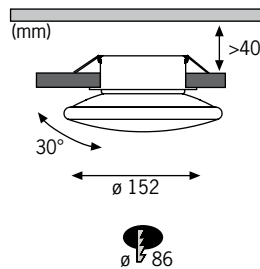

Alu
Alu
Alu

Premium Line Side LED **925.08**

1x5W
230V, 6VA, p=6,5W
∠ 100°
3000 K

∓35 ø120mm

EAN 4000870 925089 **149,98 €**

Alu
Alu
Alu

Premium Line Side LED **925.07**

1x10W
230V, 12VA, p=13W
∠ 100°
3000 K