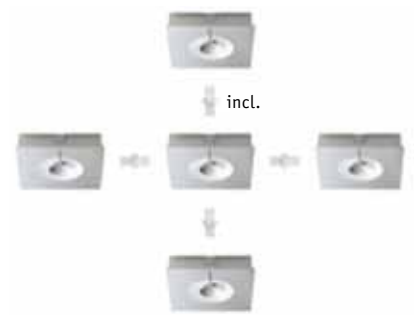

Alpha

Chrom matt
Chrome mate
Chrome matt

Alpha **701.24**

1x10W
230V
6500 K
⌀150 ⇔150 ⚡31,5mm

POWER
LED

EAN 4000870 701249

119,98 €

Alpha **701.23**

1x10W
230V
3000 K
⌀150 ⇔150 ⚡31,5mm

POWER
LED

EAN 4000870 701232

119,98 €